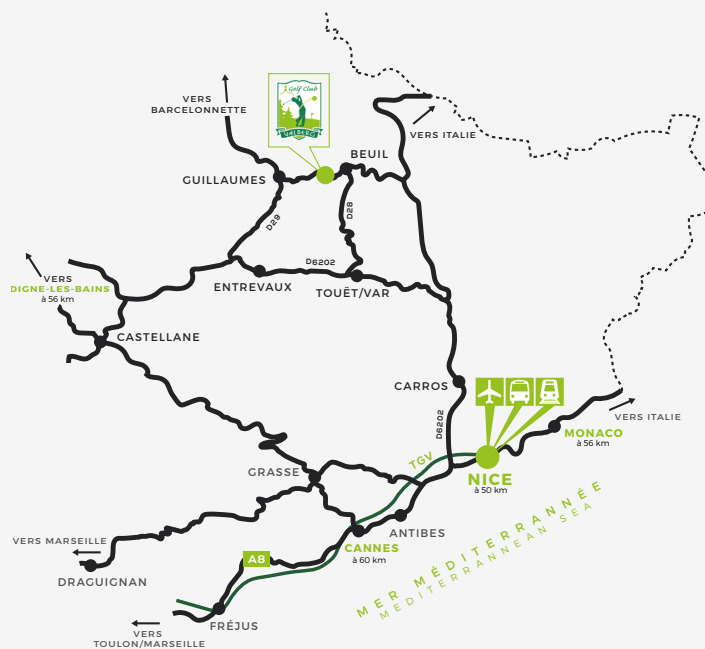

Voiturettes / Buggies

Voiturette 9 trous / buggy 9 holes	24 €
Voiturette 18 trous / buggy 18 holes	39 €
Voiturette 2 x 9 trous / buggy 2x9 holes	45 €

Forfaits 10 voiturettes / 10 buggies package

	1 carnet / 1 ticket book	À partir du 2ème carnet acheté / from the 2nd book purchased
Forfait 10 voiturettes 9 trous / 10 buggies 9 holes package	210 €	190 €
Forfait 10 voiturettes 18 trous / 10 buggies 18 holes package	320 €	290 €

Practice

Seau de balles / buckets of balls	3,50 €
Forfait 10 seaux de balles / 10 buckets of balls package	27,50 €
Location clubs / rental clubs	3,50 €
Location demie série / half series rental	12 €

Cours collectifs / Group lessons

Ecole de golf enfants à partir de 5 ans / golf school - from 5 years old	50 €
5 séances dans la semaine / 5 sessions per week	
Stage découverte / discovery courses	75 €
6 h dans la semaine - 6h per week	

Basse saison / Low season : Mai > Juin, Sept. > Oct. / May > June, Sept. > Oct.

Ouverture 7 jours sur 7 de 9h à 17h30 / Open all week from 9am to 5h30 pm

Haute saison / high season: de Juillet à Août / July > August

Ouverture 7 jours sur 7 de 8h30 à 18h30 / Open all week from 8h30 am to 6h30 pm

Cours collectifs / Group lessons : de Juillet à Août / July > August

Tarifs non-contractuels sous réserve de modification

OUVERT DE MAI
À OCTOBRE
(dates sur internet)

valberggolfclub.com

Route Sacha Sosno - 06470 Valberg

Renseignements au Club-House : 06 86 69 97 26

Office de tourisme : 04 93 23 24 25

golf@valberg.com

Valberg
The place to be!

ffgolf®

GolfMéditerranée
Le Portail du Golf en Méditerranée

DÉPARTEMENT
DES ALPES-MARITIMES

Famille Plus
VIVRE ENSEMBLE
DE BELLES EXPÉRIENCES

Valberg Golf Club

Parcours 9 trous
Par 34 de 2308 m
9 hole round / par 34, 2308m